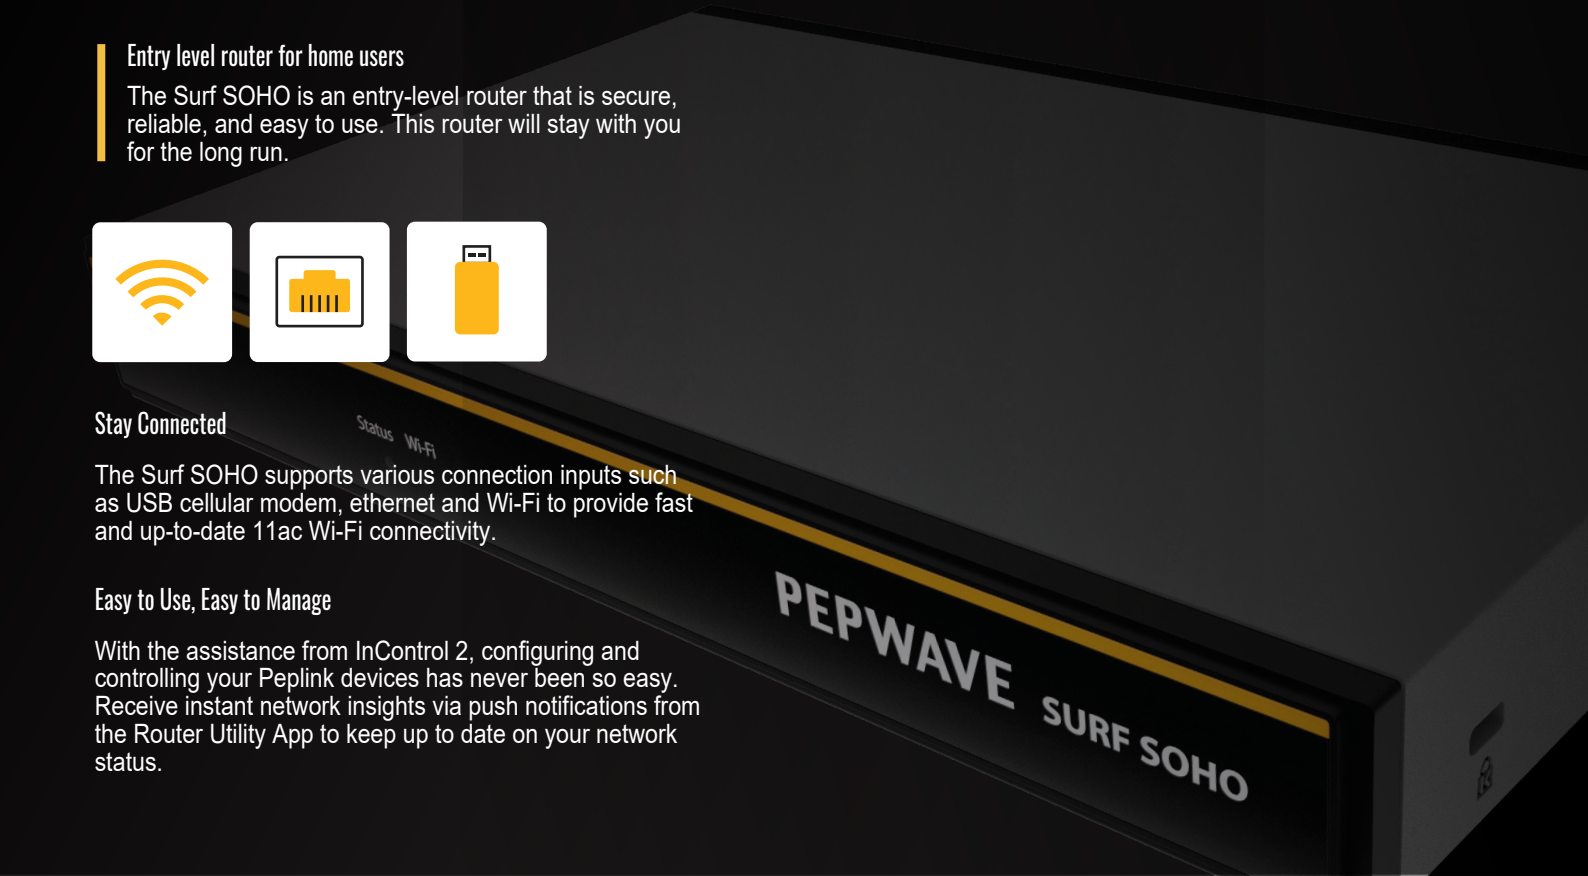

Surf SOHO

Entry level router for home users

The Surf SOHO is an entry-level router that is secure, reliable, and easy to use. This router will stay with you for the long run.

Stay Connected

The Surf SOHO supports various connection inputs such as USB cellular modem, ethernet and Wi-Fi to provide fast and up-to-date 11ac Wi-Fi connectivity.

Stay Safe and Secure

Create isolated and secure VLANs from designated ethernet ports or the Wi-Fi network to keep internal traffic separate.

Secure Remote User VPN

With a built-in L2TP server, the Surf SOHO allows multiple VPN connections at the same time keeping sensitive data safe. Peplink's advanced SpeedFusion technologies are also supported, such as SpeedFusion Cloud and PepVPN.

Ordering Information

Product Code	Description
SUS-SOHO-T	Professional-grade 802.11ac Wi-Fi router designed for home office, small business, and power users. Supports one Ethernet and one USB 4G LTE/3G WAN. Package includes three SMA dual-band antennas.