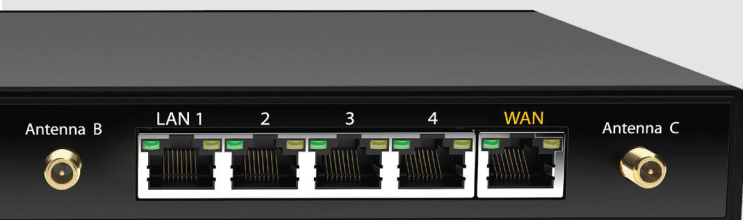

Surf SOHO

Entry level router for home users

The Surf SOHO is an entry-level router that is secure, reliable, and easy to use. This router will stay with you for the long run.

Stay Connected

The Surf SOHO supports various connection inputs such as USB cellular modem, ethernet and Wi-Fi to provide fast and up-to-date 11ac Wi-Fi connectivity.

Stay Safe and Secure

Create isolated and secure VLANs from designated ethernet ports or the Wi-Fi network to keep internal traffic separate.

Secure Remote User VPN

With a built-in L2TP server, the Surf SOHO allows multiple VPN connections at the same time keeping sensitive data safe. Peplink's advanced SpeedFusion technologies are also supported, such as SpeedFusion Cloud and PepVPN.

Specifications

Surf SOHO			
WAN Interface	1x 100/1000M Ethernet Port 1x USB 2.0 Interface Wi-Fi as WAN	Power Input	DC Jack: 10V – 24VDC AC Adapter: AC Input 100V – 240V, DC Output 12V, 3A
LAN Interface	4x 100/1000M Ethernet Ports Simultaneous Dual-Band 11ac Wi-Fi AP	Power Consumption	26W (max) with USB WAN 22W (max) without USB WAN
Wi-Fi AP Operating Frequency	2412 – 2472 MHz and 5180 - 5825 MHz	Dimensions	9.17 x 5.6 x 1.18 inch 233 x 142 x 30 mm
Wi-Fi Antenna	3x External Wi-Fi Antenna	Weight	0.86 pounds 388 grams
Recommended Users	1-25	Operating Temperature	-14° – 113°F -10° – 45°C
Router Throughput	120Mbps	Humidity	15% – 95% (non-condensing)
Number of PPTP VPN Users	3	Certifications	FCC, CE, RoHS
Number of PepVPN Peers	2	Warranty	1-Year Limited Warranty
PepVPN Throughput (256-bit AES)	20Mbps	Package Content	Surf SOHO, 12V3A Power Supply (ACW-602), 3x Wi-Fi Dual Band Antennas (ACW-341)
PepVPN Throughput (No Encryption)	40Mbps		