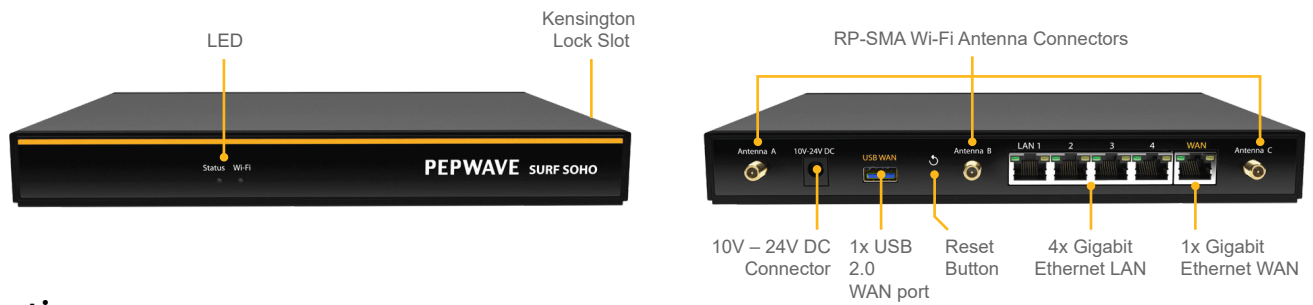

Surf SOHO

Entry level router for home users

The Surf SOHO is an entry-level router that is secure, reliable, and easy to use. This router will stay with you for the long run.

Stay Connected

The Surf SOHO supports various connection inputs such as USB cellular modem, ethernet and Wi-Fi to provide fast and up-to-date 11ac Wi-Fi connectivity.

Stay Safe and Secure

Create isolated and secure VLANs from designated ethernet ports or the Wi-Fi network to keep internal traffic separate.

Secure Remote User VPN

With a built-in L2TP server, the Surf SOHO allows multiple VPN connections at the same time keeping sensitive data safe. Peplink's advanced SpeedFusion technologies are also supported, such as SpeedFusion Cloud and PepVPN.

Specifications

Surf SOHO			
WAN Interface	1x 100/1000M Ethernet Port 1x USB 2.0 Interface Wi-Fi as WAN	Power Input	DC Jack: 10V – 24VDC AC Adapter: AC Input 100V – 240V, DC Output 12V, 3A
LAN Interface	4x 100/1000M Ethernet Ports Simultaneous Dual-Band 11ac Wi-Fi AP	Power Consumption	26W (max) with USB WAN 22W (max) without USB WAN
Wi-Fi AP Operating Frequency	2412 – 2472 MHz and 5180 - 5825 MHz	Dimensions	9.17 x 5.6 x 1.18 inch 233 x 142 x 30 mm
Wi-Fi Antenna	3x External Wi-Fi Antenna	Weight	0.86 pounds 388 grams
Recommended Users	1-25	Operating Temperature	-14° – 113°F -10° – 45°C
Router Throughput	120Mbps	Humidity	15% – 95% (non-condensing)
Number of PPTP VPN Users	3	Certifications	FCC, CE, RoHS
Number of PepVPN Peers	2	Warranty	1-Year Limited Warranty
PepVPN Throughput (256-bit AES)	20Mbps	Package Content	Surf SOHO, 12V3A Power Supply (ACW-602), 3x Wi-Fi Dual Band Antennas (ACW-341)
PepVPN Throughput (No Encryption)	40Mbps		

Ordering Information

Product Code	Description
SUS-SOHO-T	Professional-grade 802.11ac Wi-Fi router designed for home office, small business, and power users. Supports one Ethernet and one USB 4G LTE/3G WAN. Package includes three SMA dual-band antennas.